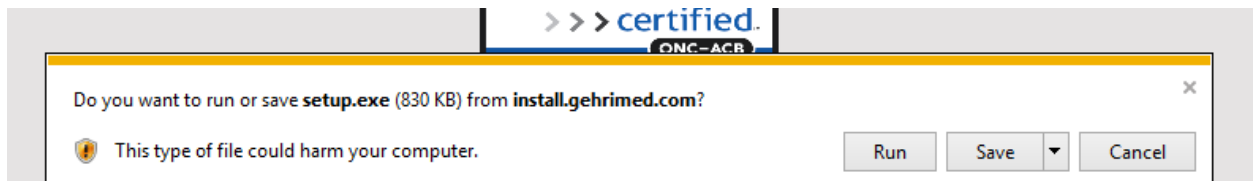

Uninstall:

[Windows Uninstall Instructions](#)

Install:

Before installing GEHRIMED determine what version of Windows you have. If you are unsure, navigate to: [Which Windows operating system am I running?](#)

1. Navigate to install.gehrimed.com and select the option suitable for your operating system:

2. Your browser will display a download message. Select the **Open** or **Run** option to begin installation: